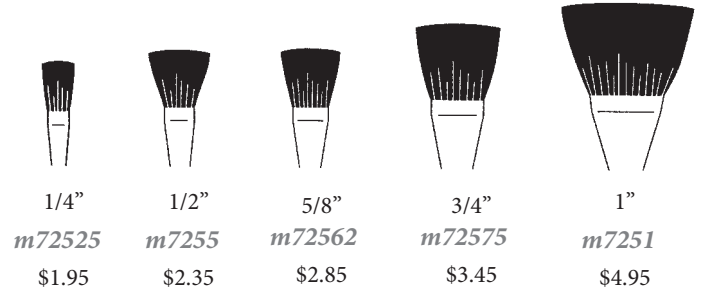

Chinese Brushes

Chinese Combination Brush

Misc. Brushes

Brush S44 - 3/4"

Marx

Sabline Dagger

Black Sable

Slip Trailer Bottle

\$2.39 slip

Underglaze Applicator

2 oz. with 18 gauge needle
2 oz. with 16 gauge needle

\$3.99 11261G
\$3.99 11261K

Aftosa Wax

Quart
Gallon

\$10.50 awaxq
\$35.00 awaxg

Rubber Latex (pint)